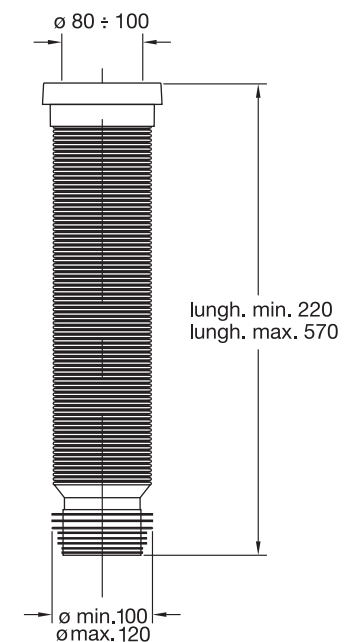

bigmagik

**UNA SOLUZIONE
PER OGNI TIPO DI SCARICO!**
**A SOLUTION
FOR ANY TYPE OF DISCHARGE!**

Le guarnizioni di tenuta di cui è dotato permettono un perfetto incastro, adattandosi ad ogni tipo di scarico ed evitando eventuali fughe di odori sgradevoli.

The equipped seal-washers allow a perfect joint, as they conform to any type of discharge and avoid possible leak of bad smells.

BIGMAGIK è versatile e maneggevole, facile da installare, non occorrono particolari utensili e sigillanti.

BIGMAGIK is versatile, easy to handle and to install, it is not necessary to use particular tools and dopes.

È realizzato in polipropilene resistente ad agenti chimici, solventi, a grassi organici ed a detersivi.

It is made in polypropylene resistant to chemical agents, solvents, organic fats and detergents.

"Bigmagik" manicotto flessibile ed estensibile per il collegamento dello scarico del vaso w.c.

"Bigmagik" flexible and extensible pipe to connect the outlet of w.c. bowl

Materiale: PP + TPE
Material: PP + TPE

Colore: bianco
Colour: white

bigmagik

Codice / Code	Descrizione / Description	Euro	Conf./Pack
8250EX55B 0	Versione universale per vasi a pavimento o a parete <i>Universal version for floor W.C. bowl or on wall</i>		30

NUOVO: ROSONE REGOLABILE DA CONCENTRICO AD ECCENTRICO!

**NEW: ADJUSTABLE ROSETTE
FROM CONCENTRIC TO ECCENTRIC!**

Posizione concentrica
Concentric position

Posizione eccentrica
Eccentric position

Canotto per collegamento cacciata delle cassette ad incasso di importazione

Pipe for flushing connection of importation wall tanks

Materiale: ABS
Material: ABS

Colore: bianco RAL 9010 / cromato
Colour: white RAL 9010 / chromium-plated