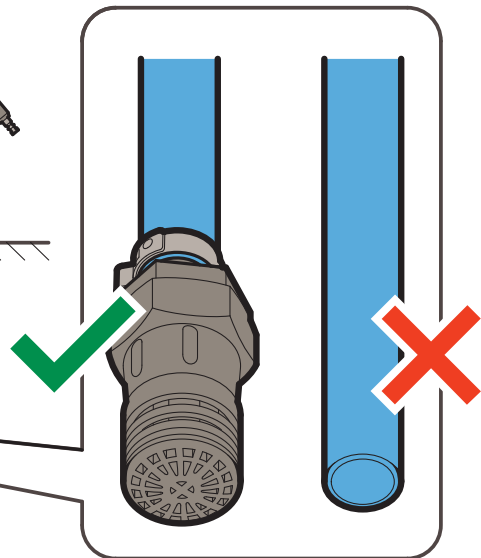

ROUGH NOZZLE

PATIO CLEANER

13

14

C

1

2

3