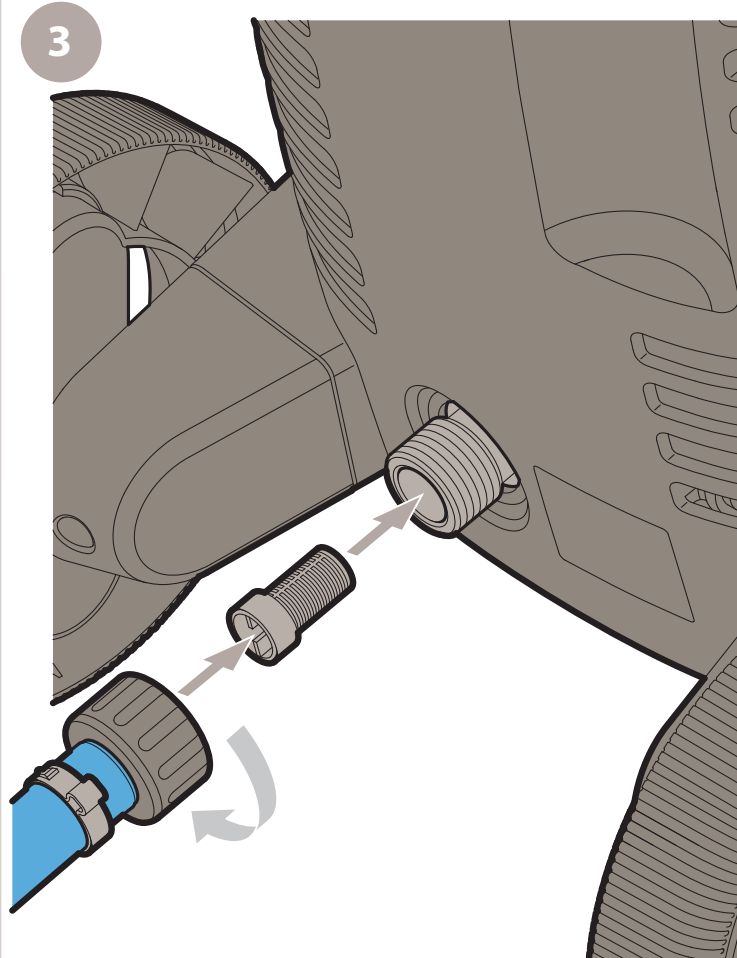

ROUGH NOZZLE

PATIO CLEANER

13

14

C

1

2

3