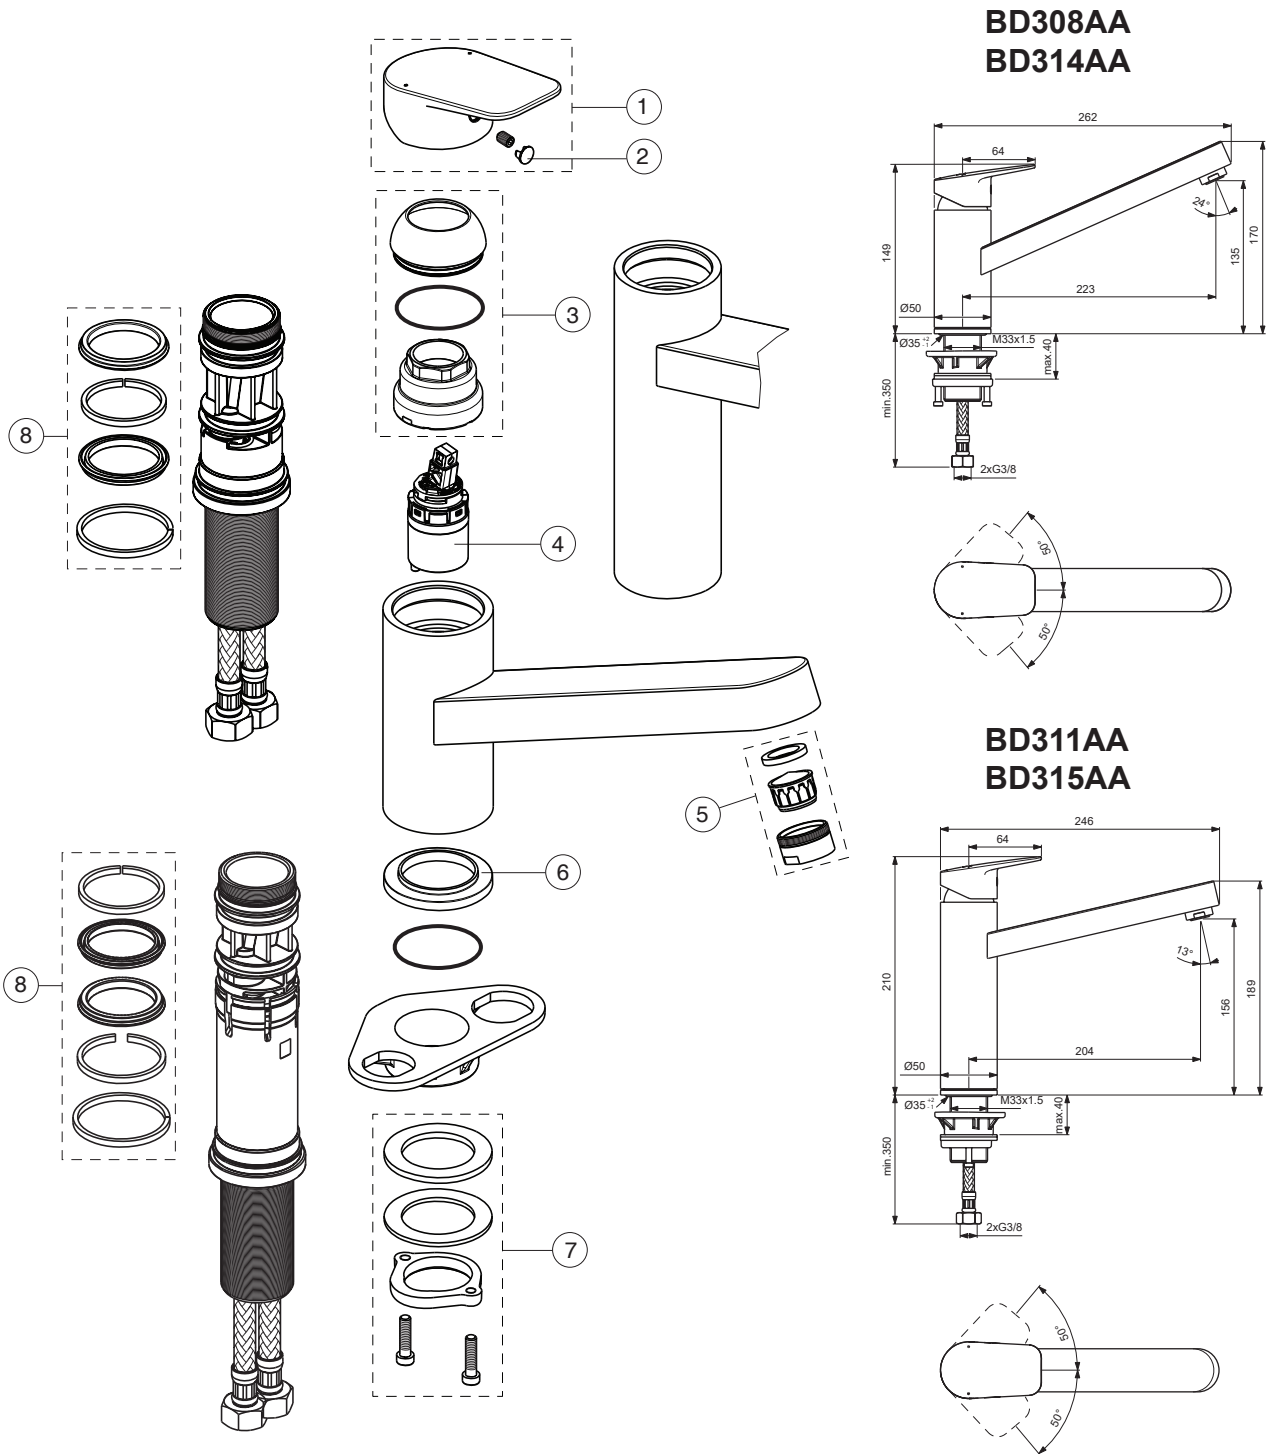

CERAPLAN

Ideal Standard

Pos.	Signify	Spare parts-Nr.	Quantity	Pos.	Signify	Spare parts-Nr.	Quantity
1	Lever, w/logo	B961734AA	1 Set				
2	Cap decorative	B960473AA	1 Pcs.				
3	Escutcheon	B961677AA	1 Set				
4	Cartridge Ø28mm-click	A861398NU	1 Pcs.				
	Cartridge Ø28mm	A861397NU*	1 Pcs.				
5	Aer.casc.SLC M24x1-B	B961245AA	1 Pcs.				
	Aer.casc.M24x1-5l/min	B961197AA*	1 Pcs.				
6	Rosette decorative	B960712AA	1 Pcs.				
7	Connecting group	B960255NU	1 Set				
8	Sealing elements	B961676NU	1 Set				

* for BD314AA ; BD315AA