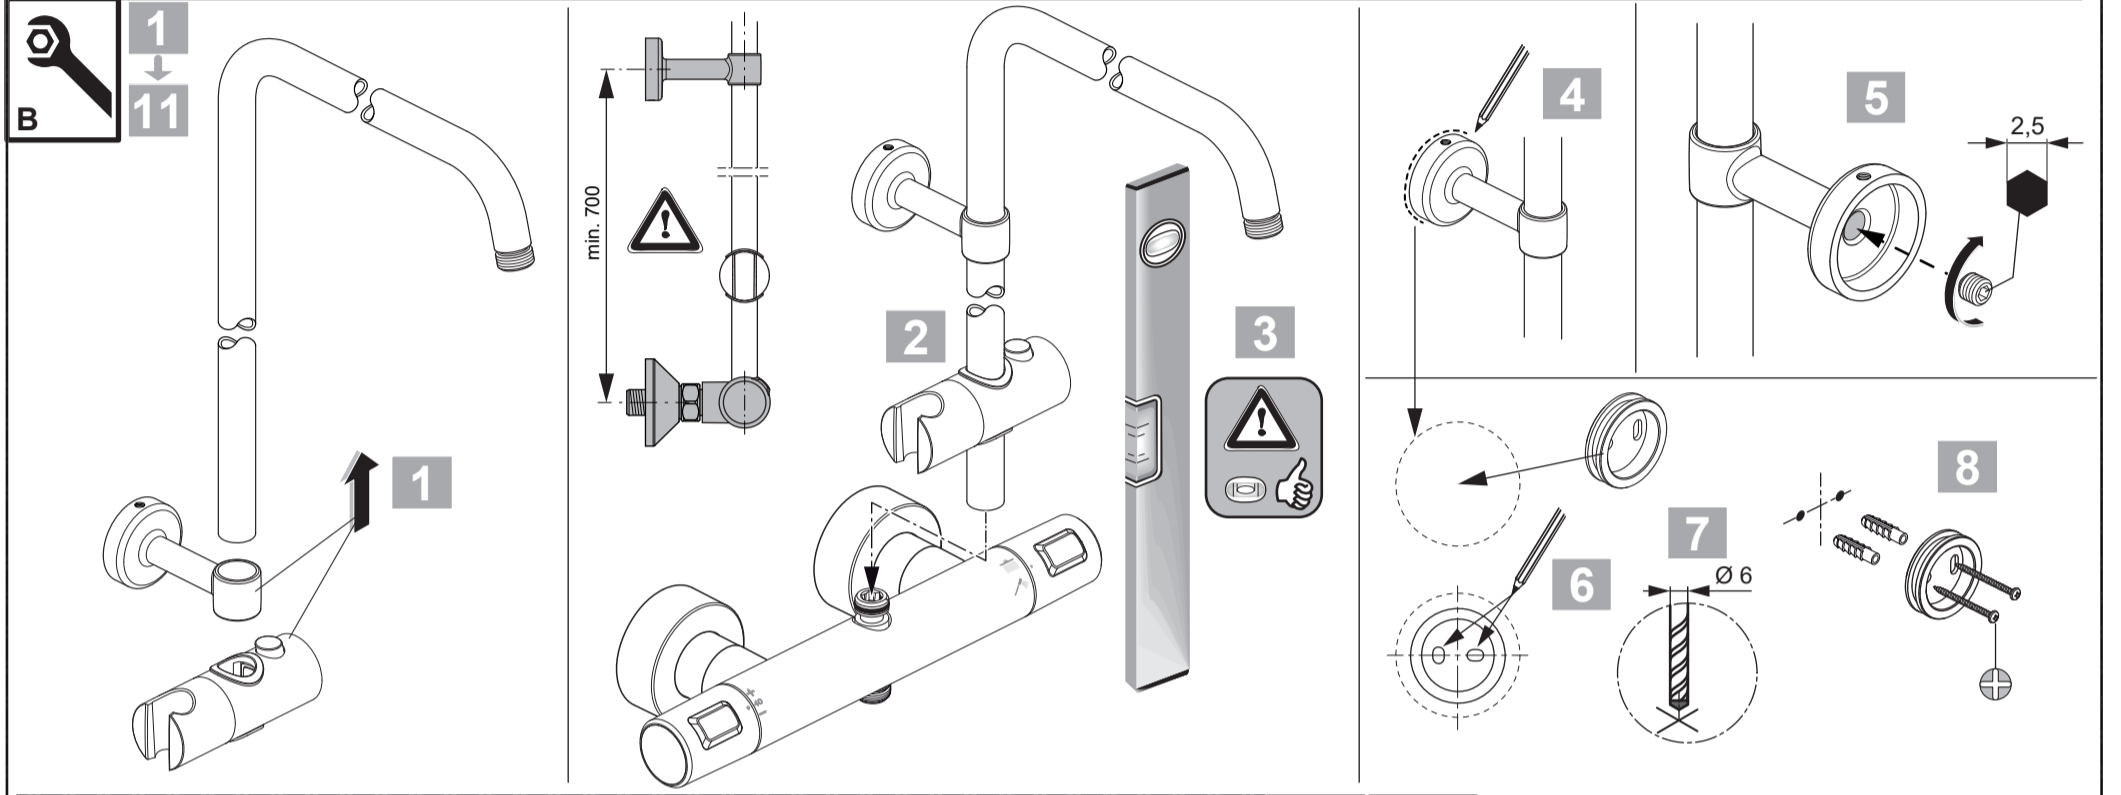

P	bar		MAX. 10		5		Q	(3 bar)
	T	°C		MAX. 80		65			
						55		8	12