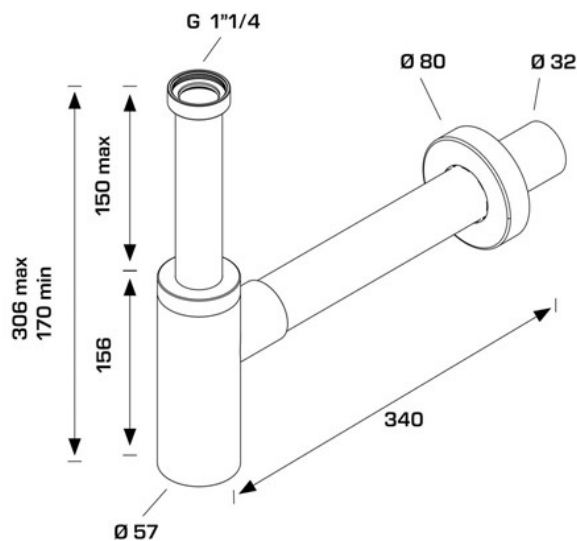

Tecnichal Details

Model: INOXMATER®

Product: Stainless steel design siphons

Spec 1: Pipes length: inlet 170 mm, outlet 300 mm

Spec 2: 1"1/4 x ø 32 mm

Material 1: INOX 304

Material 2: ABS

Color 1: GUN METAL

Color 2: