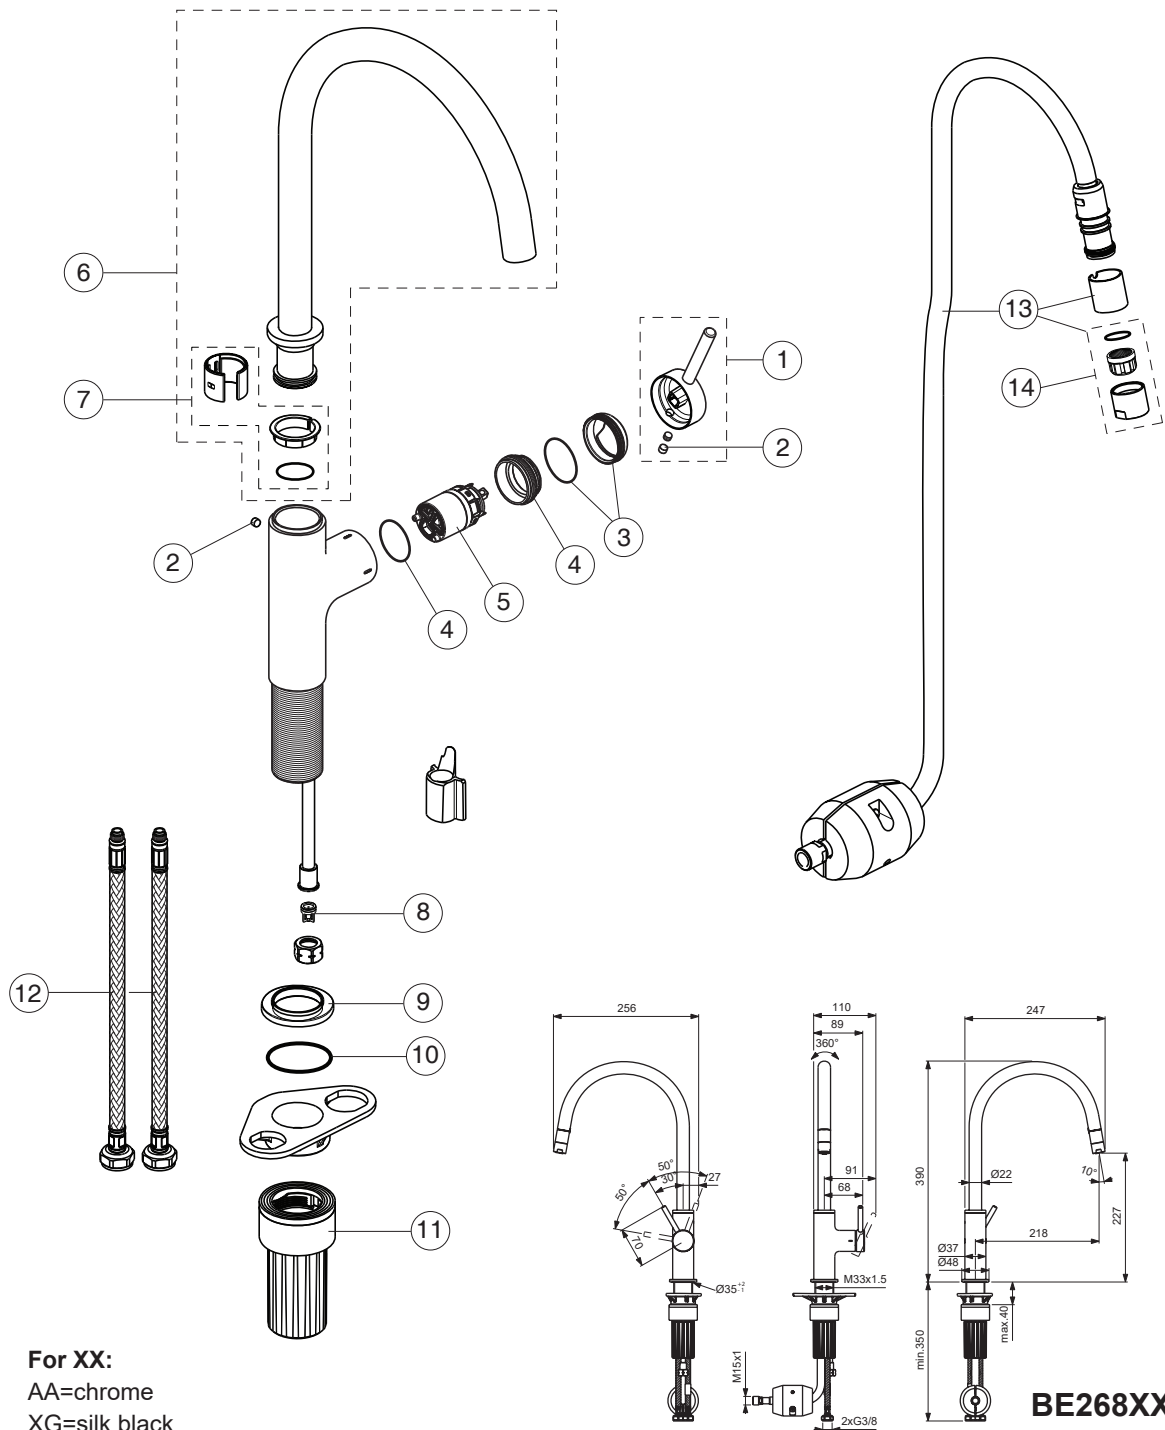

CERALINE NUOVO

Ideal Standard

Pos.	Signify	Spare parts-Nr.	Quantity	Pos.	Signify	Spare parts-Nr.	Quantity
1	Lever	B962039XX	1 Set				
2	Rubber button	A963751NU	1 Pcs.				
3	Rosette	B961915XX	1 Set				
4	Screw M33x1.5	B961916NU	1 Set				
5	Cartridge Ø28mm	B961920NU	1 Set				
6	Tub.spout	B962042XX	1 Set				
7	Sealing set	B961994NU	1 Set				
8	Rv-patrone	A960944NU	1 Pcs.				
9	Rosette decorative	B961917XX	1 Pcs.				
10	O-Ring Ø37.77x2.62	A962574NU	1 Pcs.				
11	Fixation set	B961807NU	1 Set				
12	Fl.hose G3/8/M8x1/L500	B960221NU	1 Pcs.				
13	Pull down 1F,w/hose	B961996XX	1 Set				
14	Aerator M20x1	B961741XX	1 Pcs.				