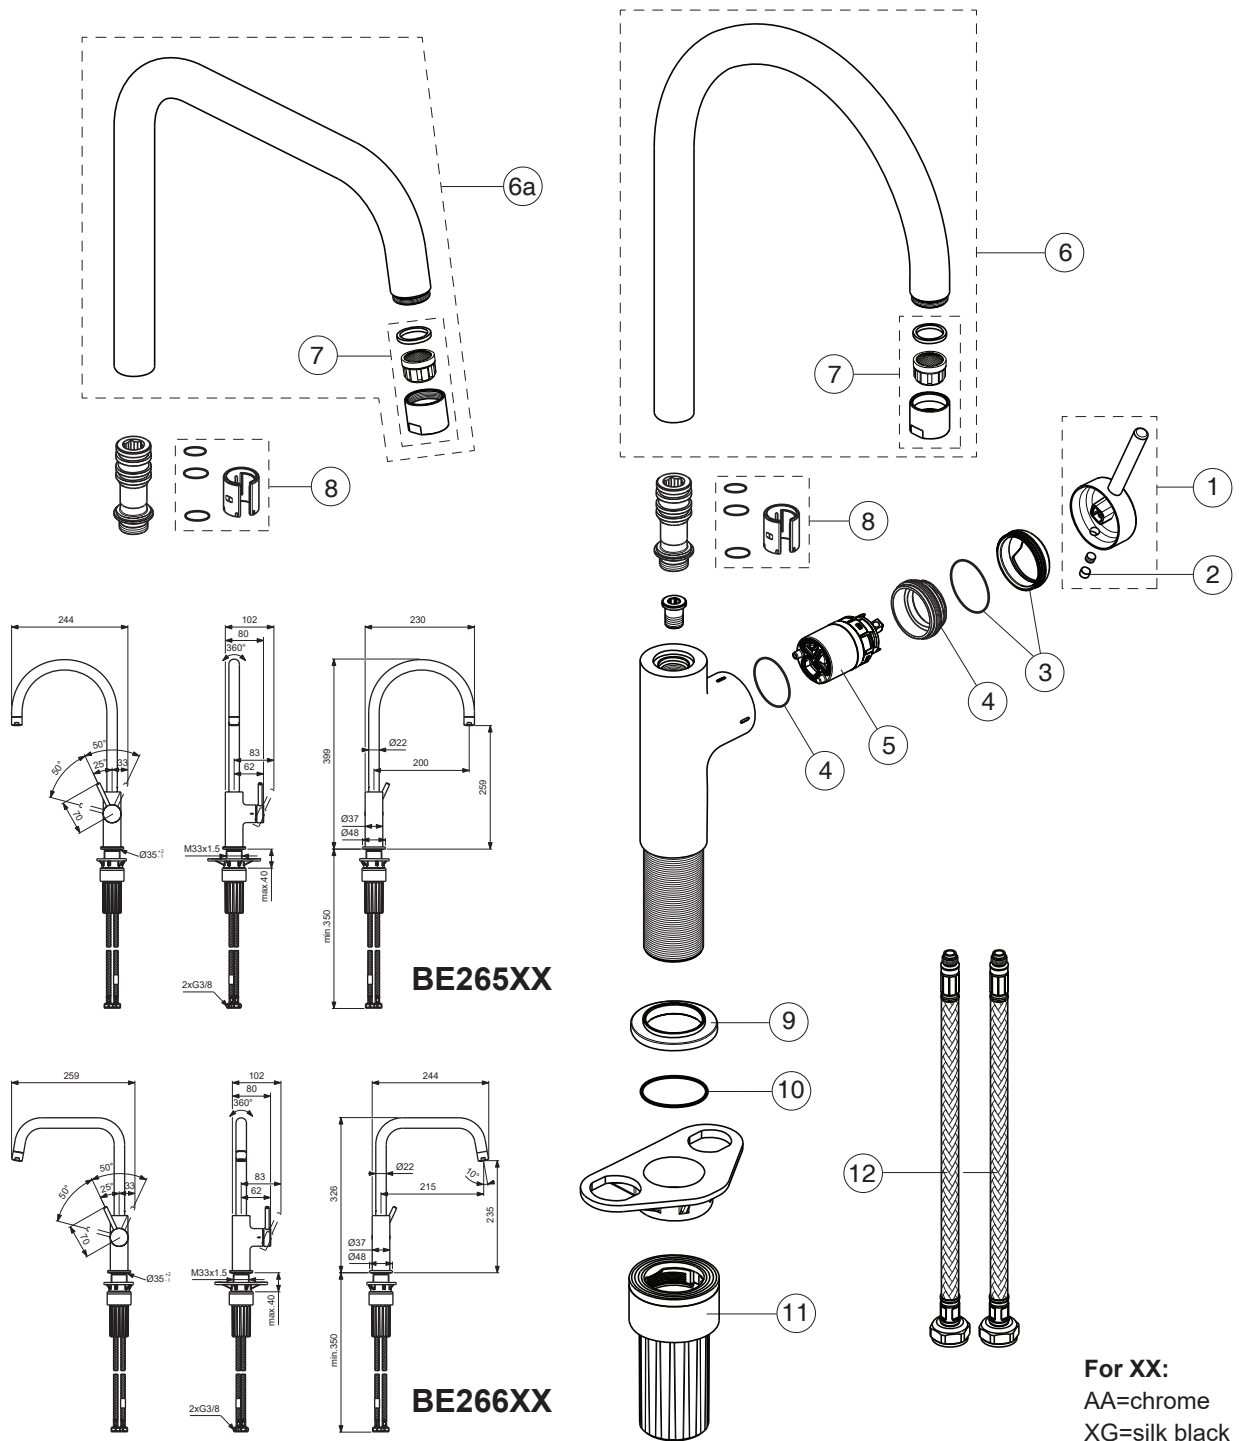

# CERALINE NUOVO

Ideal Standard

For XX:  
AA=chrome  
XG=silk black

Pos.	Signify	Spare parts-Nr.	Quantity	Pos.	Signify	Spare parts-Nr.	Quantity
1	Lever	B962039XX	1 Set				
2	Rubber button	A963751NU	1 Pcs.				
3	Rosette	B961915XX	1 Set				
4	Screw M33x1.5	B961916NU	1 Set				
5	Cartridge Ø28mm	B961920NU	1 Set				
6	Tub.spout R200mm	B962040XX	1 Set ( BE265XX )				
6a	Tub.spout U215mm	B962041XX	1 Set ( BE266XX )				
7	Aerator M20x1	B961741XX	1 Set				
8	Sealing set	B961574NU*	1 Set				
9	Rosette decorative	B961917XX	1 Pcs.				
10	O-Ring Ø37.77x2.62	A962574NU	1 Pcs.				
11	Fixation set	B961807NU	1 Set				
12	Fl.hose G3/8/M8x1/L500	B960221NU	1 Pcs.				

\*Universal set (not all parts needed)