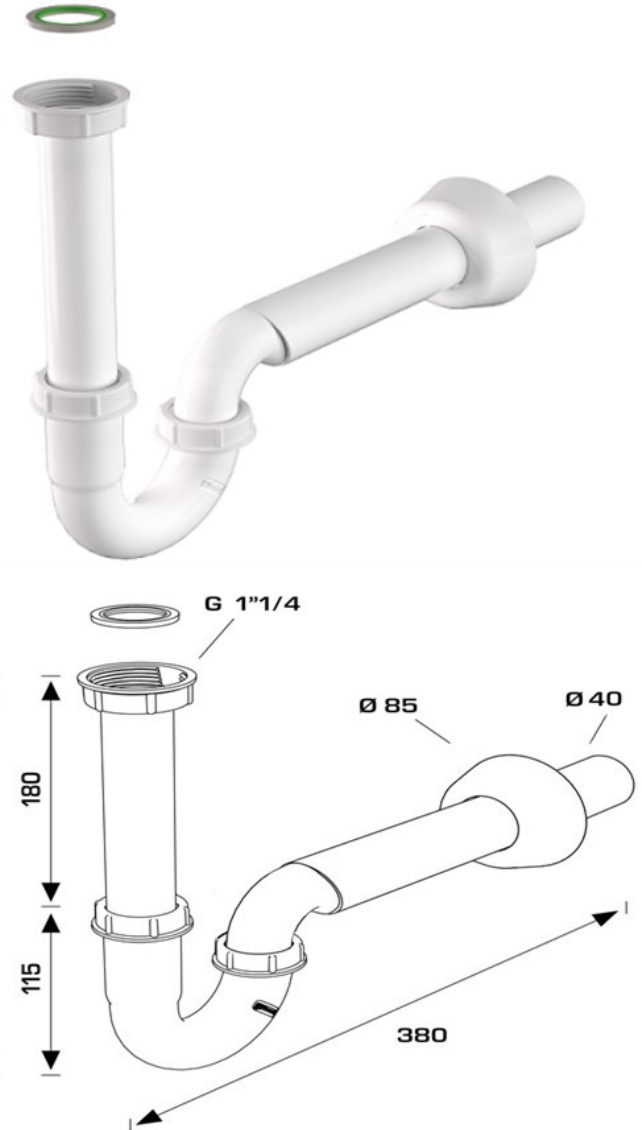

ITEM

2740PP30B0

SIF.MONSTER TUB.1"¼ SC.D40X300

Product Type

Traps and wastes for washbasin/bidet

Traditional washbasin/Bidet traps

Logistic Info

Pcs per Carton: 25
Qty per Pallet:
Unit weight: 0,26700
Flow rate Lt/m.:

ORIGINE:

Cod.EAN13: 8030575033136

Tecnichal Details

Model: MONSTER-TUBULAR
Product: pipe odour trap for washbasin
Spec 1: BI-POWER washers
Spec 2: 1"¼ x ø 40 mm
Material 1: PP
Material 2:
Color 1: WHITE
Color 2: