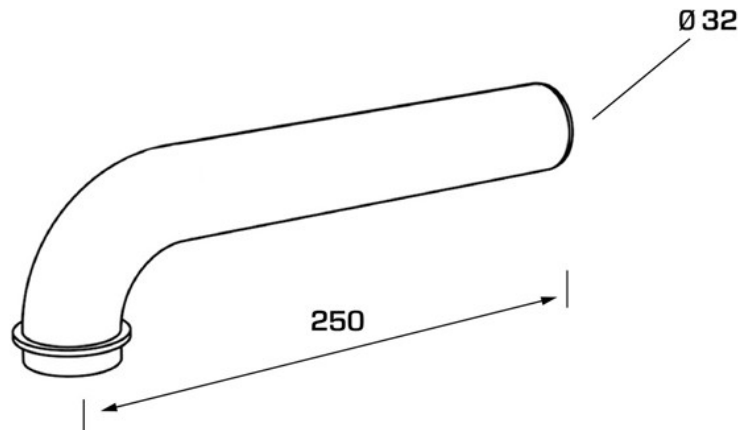

ITEM

0633BL30B9

TUBO INOX CURVO Ø32X300 MM BL

Product Type

Traps and wastes for washbasin/bidet

Washbasin/bidet traps accessories

Logistic Info

Pcs per Carton:

Qty per Pallet:

Unit weight: 0,13260

Flow rate Lt/m.:

ORIGINE: MADE IN CINA

Cod.EAN13: 8030575067926

Tarif Code :73249000

Tecnichal Details

Model: BENDS

Product: Bent outlet pipe

Spec 1: Made from stainless steel

Spec 2: ø 32 mm x 300 mm

Material 1: INOX

Material 2:

Color 1: BLACK

Color 2:

Approvals