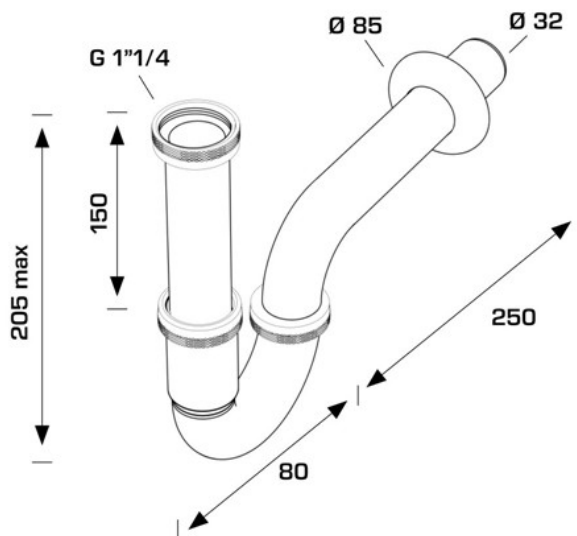

ITEM

0220IX25K9

TUBULAR IX 1"1/4X32X250 NERO

Product Type

Traps and wastes for washbasin/bidet

Brass and stainless-steel traps

Logistic Info

Pcs per Carton: 25
Qty per Pallet:
Unit weight: 0,34000
Flow rate Lt/m.:

ORIGINE: MADE IN CINA
Cod.EAN13: 8030575066028
Tarif Code :73249000

Tecnichal Details

Model: TUBULAR INOX
Product: pipe odour trap for washbasin
Spec 1: Zinc nuts, matt black finishing. Inlet pipe H: 150 mm
Spec 2: 1"1/4 x ø 32x250 mm
Material 1: INOX 201
Material 2:
Color 1: MATT BLACK
Color 2: